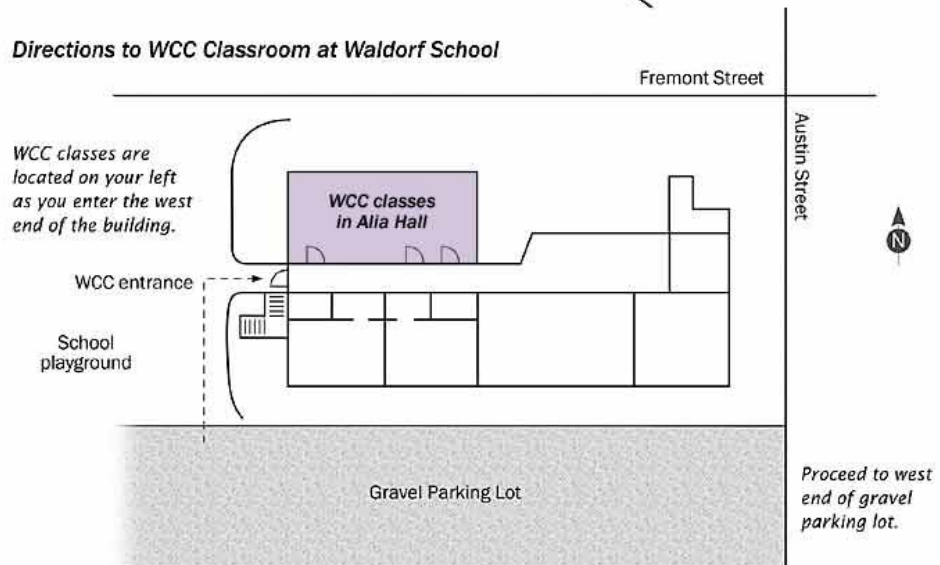

Community Education @ Whatcom Community College

Whatcom Hills Waldorf School

Directions to WCC Classroom at Waldorf School

941 Austin Street, Bellingham

Directions to the Waldorf School from Interstate 5

Take I-5 to Lakeway Drive, Exit 253.
Drive east on Lakeway Drive (toward Lake Whatcom).
Follow Lakeway Drive onto North Terrace Avenue.
North Terrace Avenue turns into Cable Street.
From Cable Street turn right at Austin Street.
Waldorf School is on right just past Fremont Street.
Enter school from west end of gravel parking lot.